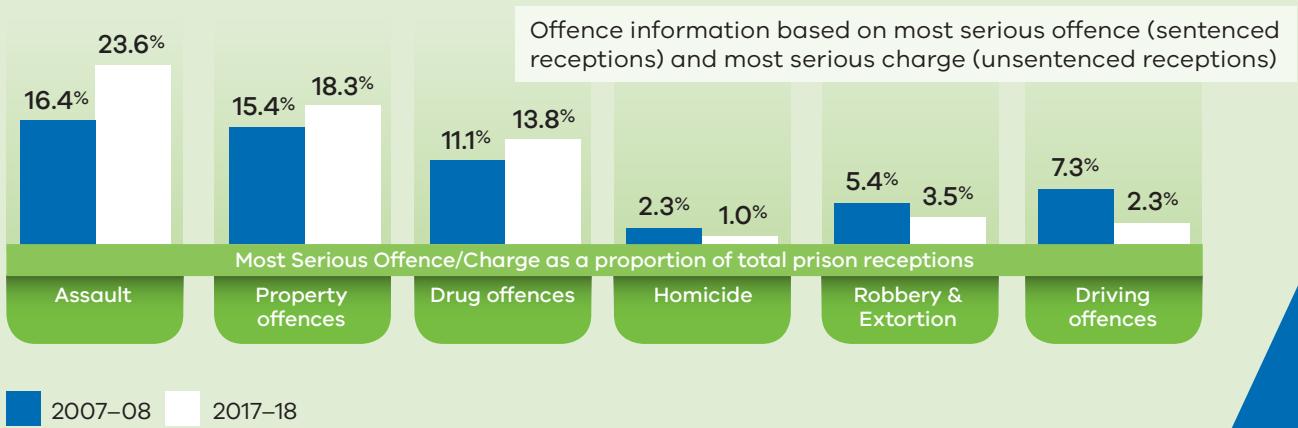

## PRISON RECEPTIONS

The number of prisoners received into custody each financial year

Figures relate to financial year (1 July to 30 June)

Prison receptions have more than doubled over the last 10 years, and the proportion of prisoners received on remand increased from 61 per cent to 84 per cent of all receptions.

In 2017-18, 16 per cent of receptions reflected prisoners who were received multiple times throughout the year, an increase from 10 per cent in 2007-08.

■ Sentenced ■ Unsentenced

Between 2007-08 and 2017-18, the profile of prisoners entering custody has changed, with disproportionate growth seen in a number of cohorts

Receptions for assault, property offences and drug offences have increased (as a proportion of all receptions) over the last 10 years, meanwhile, receptions for homicide, robbery and extortion and driving offences have decreased.