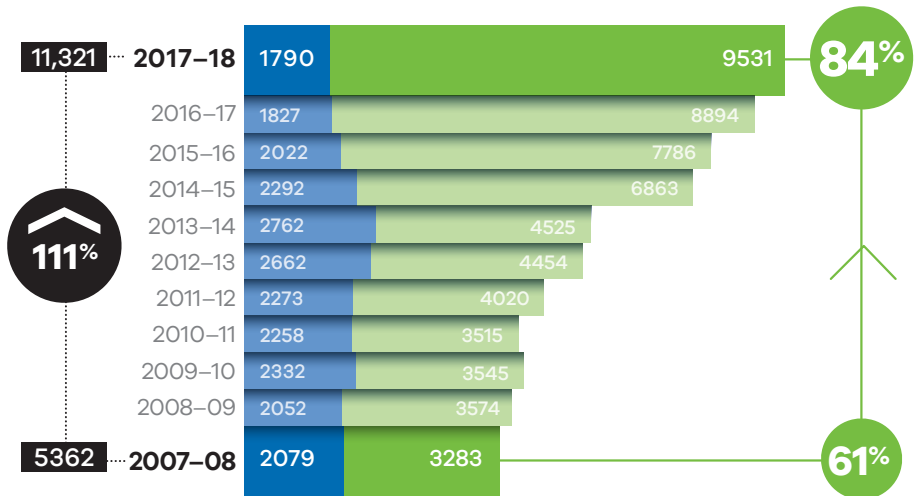

# Corrections Victoria

## PRISON RECEPTIONS

The number of prisoners received into custody each financial year

Figures relate to financial year (1 July to 30 June)

Prison receptions have more than doubled over the last 10 years, and the proportion of prisoners received on remand increased from 61 per cent to 84 per cent of all receptions.

In 2017-18, 16 per cent of receptions reflected prisoners who were received multiple times throughout the year, an increase from 10 per cent in 2007-08.

■ Sentenced ■ Unsentenced

Between 2007-08 and 2017-18, the profile of prisoners entering custody has changed, with disproportionate growth seen in a number of cohorts