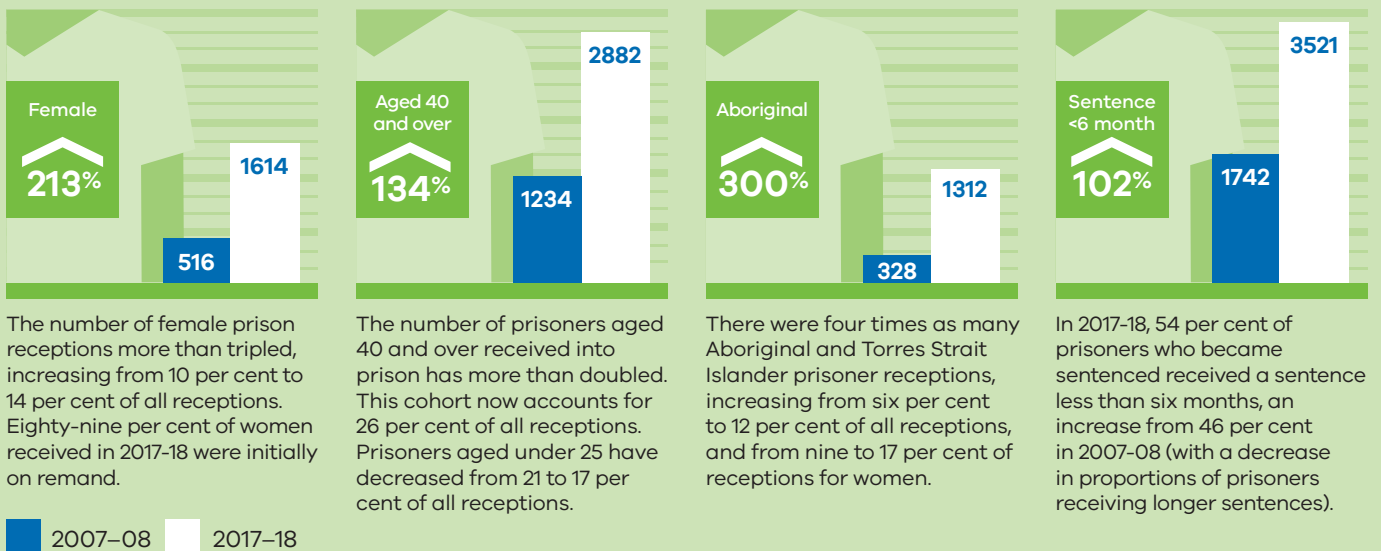

## PRISON RECEPTIONS

The number of prisoners received into custody each financial year

Figures relate to financial year (1 July to 30 June)

Prison receptions have more than doubled over the last 10 years, and the proportion of prisoners received on remand increased from 61 per cent to 84 per cent of all receptions.

In 2017-18, 16 per cent of receptions reflected prisoners who were received multiple times throughout the year, an increase from 10 per cent in 2007-08.

■ Sentenced ■ Unsentenced

Between 2007-08 and 2017-18, the profile of prisoners entering custody has changed, with disproportionate growth seen in a number of cohorts